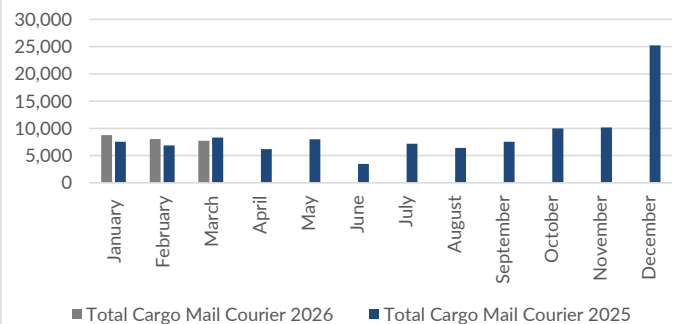

Cargo, Mail, Courier (Arr&Dep)