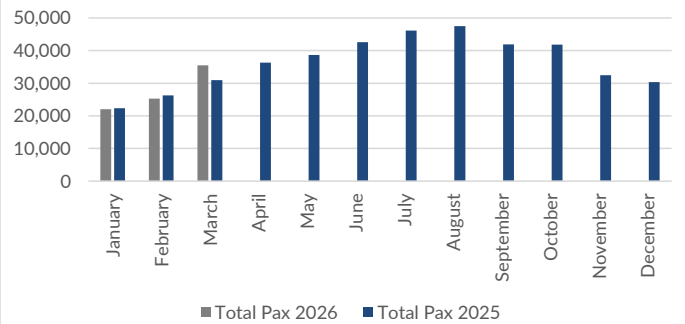

Aircraft Movements (Mvts)

Month	Total Mvts 2026	Total Mvts 2025	Total Mvts Change '26 vs. '25
January	222	196	13.3%
February	208	222	-6.3%
March	324	264	22.7%
April		312	
May		322	
June		384	
July		428	
August		388	
September		358	
October		366	
November		260	
December		262	
Totals	754	3,762	

Passengers (Arr&Dep)